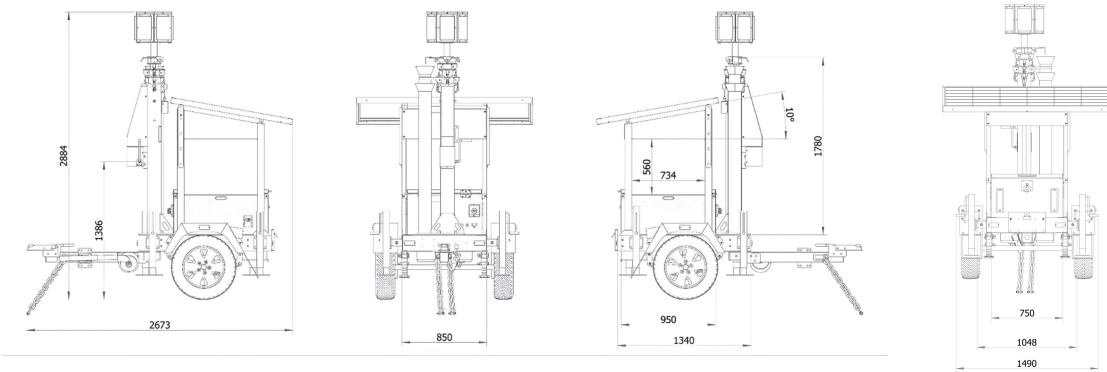

## Basic

Dimension (Transportation).....	1340 × 1048 × 1780 mm
Dimension (Operation).....	3834 × 2714 × 7408 mm
Weight.....	900kg / 1980lb
System Voltage.....	DC12V
Operating Temperature.....	-20°C~60°C / -4°F~140°F
Surface Treatment.....	Outdoor + Anti-Corrosion
Material.....	Q235 Steel
Warranty.....	2 years

## Telescopic Mast

Height & Sections.....	8.4m (27.56ft) / 5 sections
Material & Treatment.....	Q235 steel, hot-dip galvanized
Lifting Mechanism.....	Manual winch
Wire Rope.....	Stainless Steel 304, 5mm
Spiral Cable.....	2×Cat5e + 14×Power Supply
Top Load.....	5kg ~ 50kg (11lb ~ 110lb)
Wind Resistance.....	117 km/h / 72.7 mph

# Dimensions