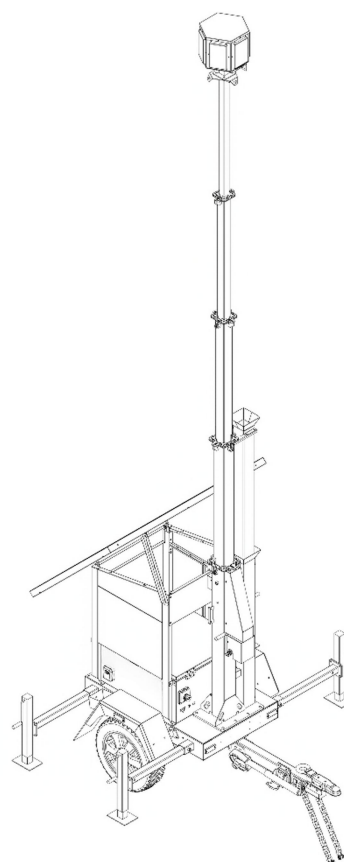

## Basic

Dimension (Transportation).....	1340 × 1048 × 1780 mm
Dimension (Operation).....	3834 × 2714 × 7408 mm
Weight.....	900kg / 1980lb
System Voltage.....	DC12V
Operating Temperature.....	-20°C~60°C / -4°F~140°F
Surface Treatment.....	Outdoor + Anti-Corrosion
Material.....	Q235 Steel
Warranty.....	2 years

## CCTV Ready Configuration

Camera Mounting.....	MPPT
DC Power Supply.....	95%+
Network.....	8 Port PoE Switch & 5 Port Switch
Strobe Lights.....	2 at Box & 2 at Trailer
AC Output.....	450W inverter (optional)

## Telescopic Mast

Height & Sections.....	8.4m (27.56ft) / 5 sections
Material & Treatment.....	Q235 steel, hot-dip galvanized
Lifting Mechanism.....	Manual winch
Wire Rope.....	Stainless Steel 304, 5mm
Spiral Cable.....	2×Cat5e + 14×Power Supply
Top Load.....	5kg ~ 50kg (11lb ~ 110lb)
Wind Resistance.....	117 km/h / 72.7 mph

# Dimensions