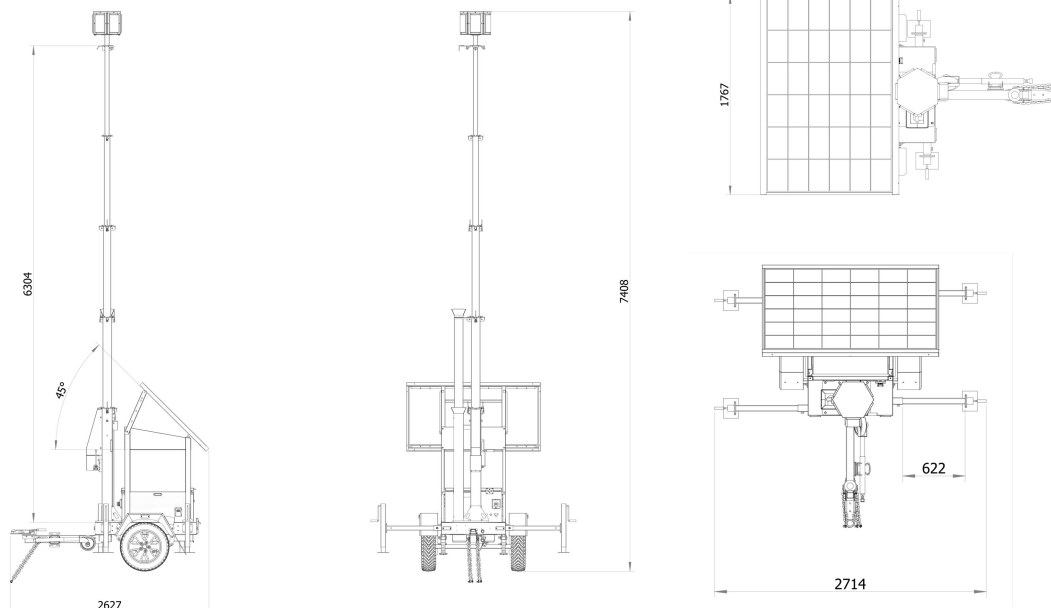

## Basic

Dimension (Transportation).....	1340 × 1048 × 1780 mm
Dimension (Operation).....	3834 × 2714 × 7408 mm
Weight.....	900kg / 1980lb
System Voltage.....	DC12V
Operating Temperature.....	-20°C~60°C / -4°F~140°F
Surface Treatment.....	Outdoor + Anti-Corrosion
Material.....	Q235 Steel
Warranty.....	2 years

## Telescopic Mast

Height & Sections.....	8.4m (27.56ft) / 5 sections
Material & Treatment.....	Q235 steel, hot-dip galvanized
Lifting Mechanism.....	Manual winch
Wire Rope.....	Stainless Steel 304, 5mm
Spiral Cable.....	2×Cat5e + 14×Power Supply
Top Load.....	5kg ~ 50kg (11lb ~ 110lb)
Wind Resistance.....	117 km/h / 72.7 mph

# Dimensions