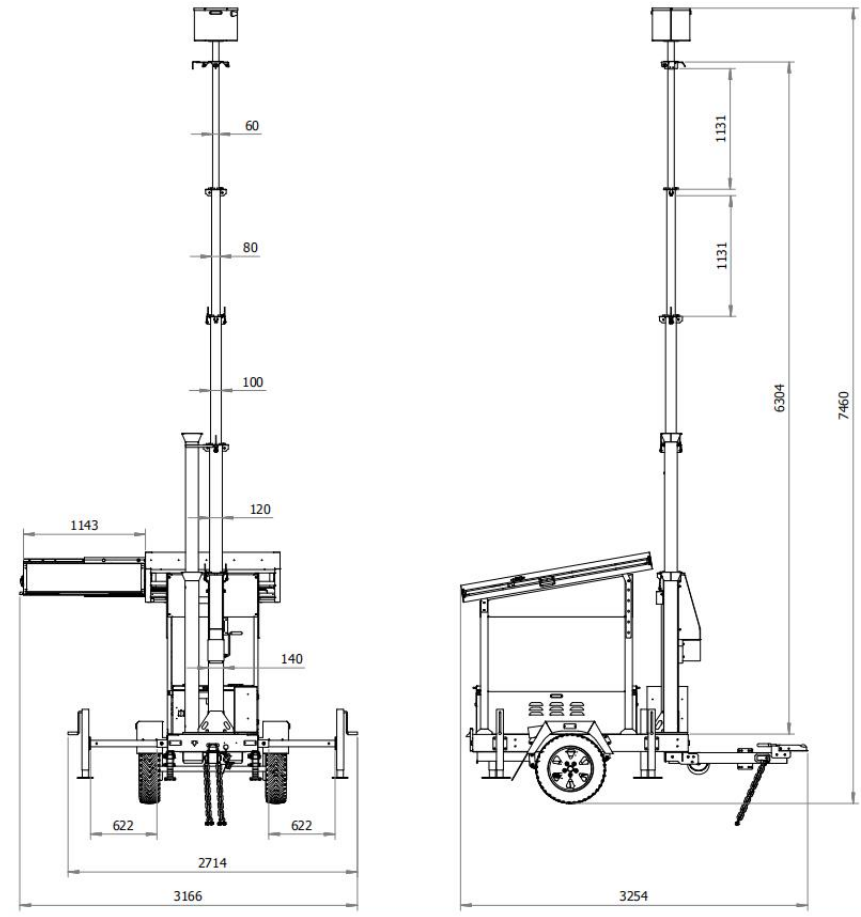

2. Diemensions