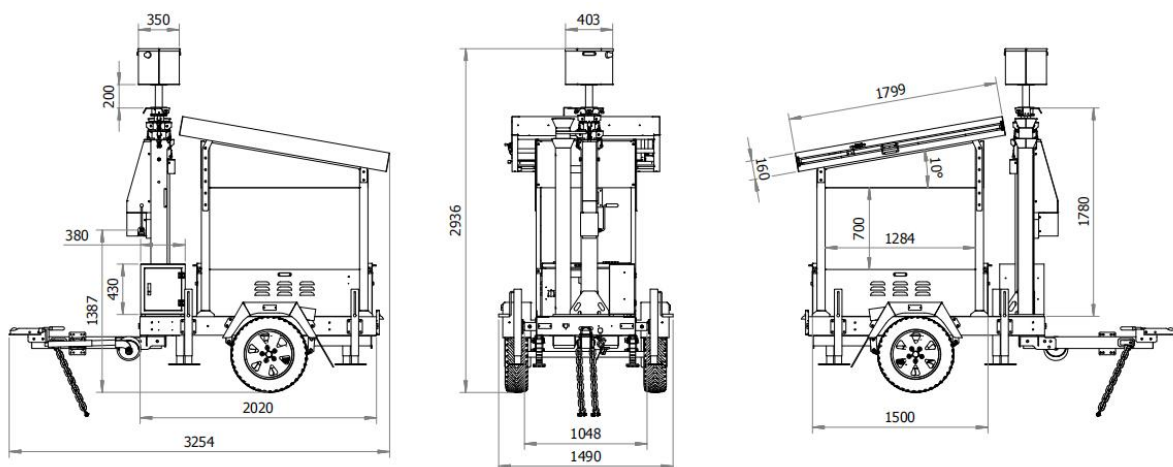

2. Diemensions