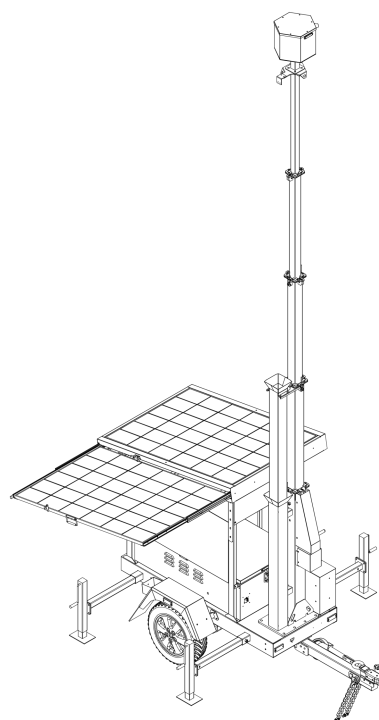

CCTV system

Power Supply	DC12V,24V,48V
PoE Switch	Yes
Strobe lights	4 pcs
450W Inverter	Optional
CCTV Camera	Optional in Page 3

Solar Panels

Solar Panel	2 × 435W
Open Circuit Voltage	DC39.33V
Efficiency	22.3%
Series & Parallel	2 in parallel
Angle	60°, Electric Lifting

Control System

Solar Controller	40A MPPT
Efficiency	95%+
Protection	Yes
Remote	Optional

LFP Battery

Battery	1 × 300Ah
Voltage	DC25.6V
Capacity	7.68kW·h
BMS	Yes
Heater	Yes
Life	Cycle 4000 at 95% DOD,25℃

Charger system

Battery Charger	2.5kW
Charging Current	65A
Efficiency	89%
Socket	1 × 16A,AC230V

Telescopic Mast

Material	Steel Q235, Galvanized
Type	Square, Telescopic
Height	6.3m / 20.7ft
Section	5
Wire Rope	Stainless Steel 304, 5mm
Spiral Cable	2 × Cat5e + 14 × Power Supply
Lifting Method	Manual Winch
Recommended Loading	5kg ~ 50kg / 11lb ~ 110lb
Windproof	117kph / 72.7mph

Trailer

Trailer Standard	US / AU / EU
Trailer Light	US / AU / EU
Tow Hitch	50mm / 2" Ball Type
Jockey Wheel	200mm / 8"
Axle	Single, Suspension, Electric Brake
Tire	14 inch
Outrigger	4 × Manual, Galvanized
Bubble level	4 pcs
Wheel Chock	2 pcs
Forklift Pocket	Yes
Lifting Ring	4 pcs