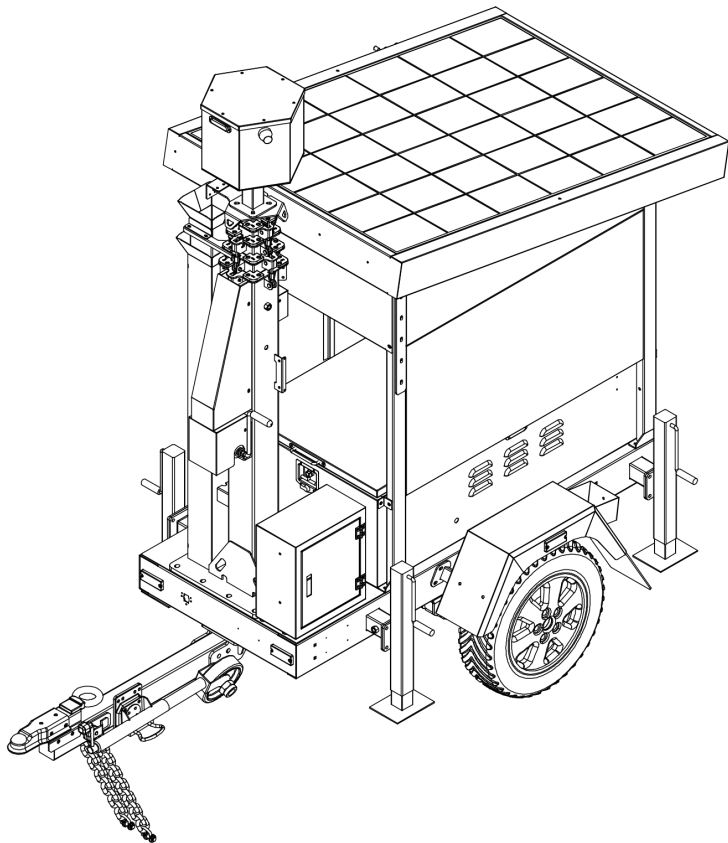

Solar CCTV Tower

UST-600

SPECIFICATIONS

1.Specifications

Brand	UNIV
Name	Solar CCTV Tower
Model	UST-600
Material	Steel Q235
Powder	Outdoor + Anti-Corrosion
Dimension (Transportation)	2120 × 1490 × 2130 mm
Dimension (Traveling)	3250 × 1490 × 2940 mm
Dimension (Operation)	3166 × 3254 × 7460 mm
Weight	1000kg / 2205lb
System Voltage	DC24V
Work Temperature	-20℃~60℃ / -4°F~140°F
Warranty	2 years

CCTV system

Power Supply	DC12V,24V,48V
PoE Switch	Yes
Strobe lights	4 pcs
450W Inverter	Optional
CCTV Camera	Optional in Page 3

Solar Panels

Solar Panel	2 × 435W
Open Circuit Voltage	DC39.33V
Efficiency	22.3%
Series & Parallel	2 in parallel
Angle	60°, Electric Lifting

Battery Charger	2.5kW
Charging Current	65A
Efficiency	89%
Socket	1 × 16A,AC230V

Telescopic Mast

Material	Steel Q235, Galvanized
Type	Square, Telescopic
Height	6.3m / 20.7ft
Section	5
Wire Rope	Stainless Steel 304, 5mm
Spiral Cable	2 × Cat5e + 14 × Power Supply
Lifting Method	Manual Winch
Recommended Loading	5kg ~ 50kg / 11lb ~ 110lb
Windproof	117kph / 72.7mph